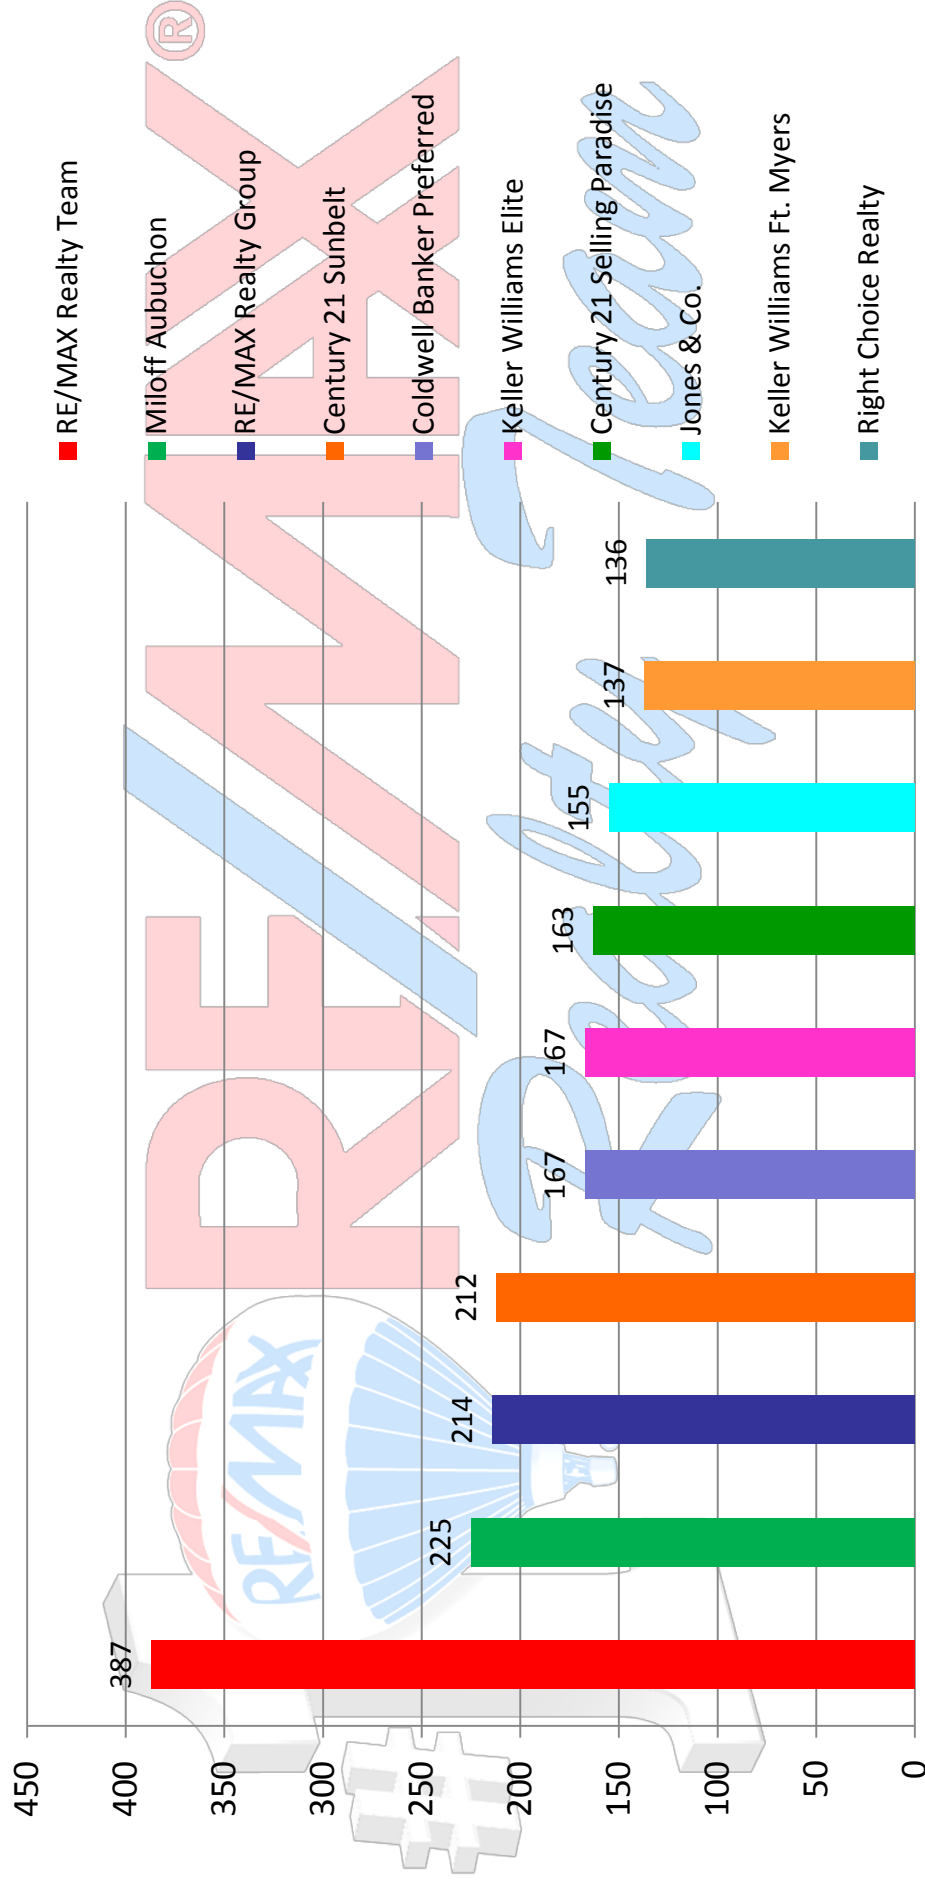

Q3 2016

Top Offices in Lee County

**RE/MAX Realty Team #1 Office in Lee County
Every Month for 6 Straight Years!**